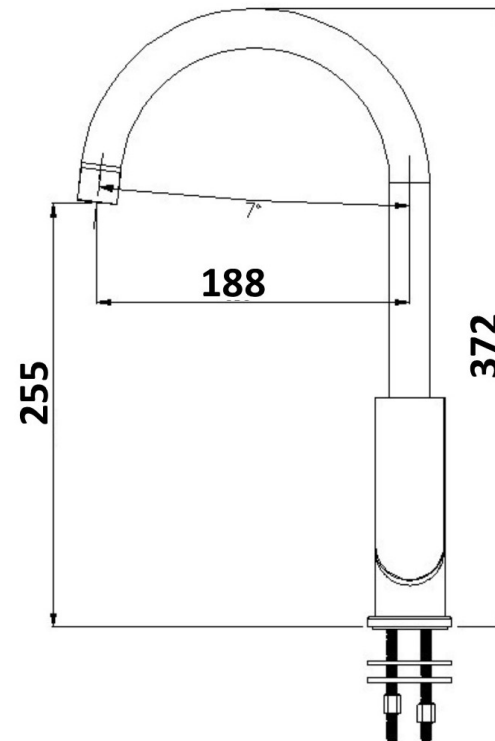

## KIATO SINK MIXER CHROME 10314

- Contemporary new design
- Available in chrome & 3 additional finishes
- 15 year conditional warranty
- Wels Rating 3 Star 8 LPM
- WELS Registration T32183
- Maximum operating pressure 500kpa
- Minimum operating pressure 150kpa
- Maximum water temperature 80 degrees
- Must be installed by a licensed plumber
- Isolation stops must be installed inline before flex connectors