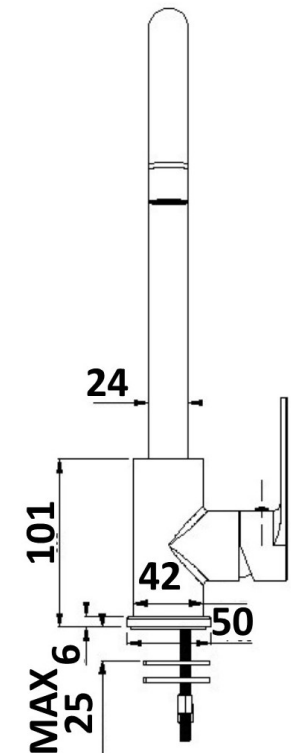

## KIATO SINK MIXER CHROME 10314

- Contemporary new design
- Available in chrome & 3 additional finishes
- 15 year conditional warranty
- Wels Rating 3 Star 8 LPM
- WELS Registration T32183
- Maximum operating pressure 500kpa
- Minimum operating pressure 150kpa
- Maximum water temperature 80 degrees
- Must be installed by a licensed plumber
- Isolation stops must be installed inline before flex connectors