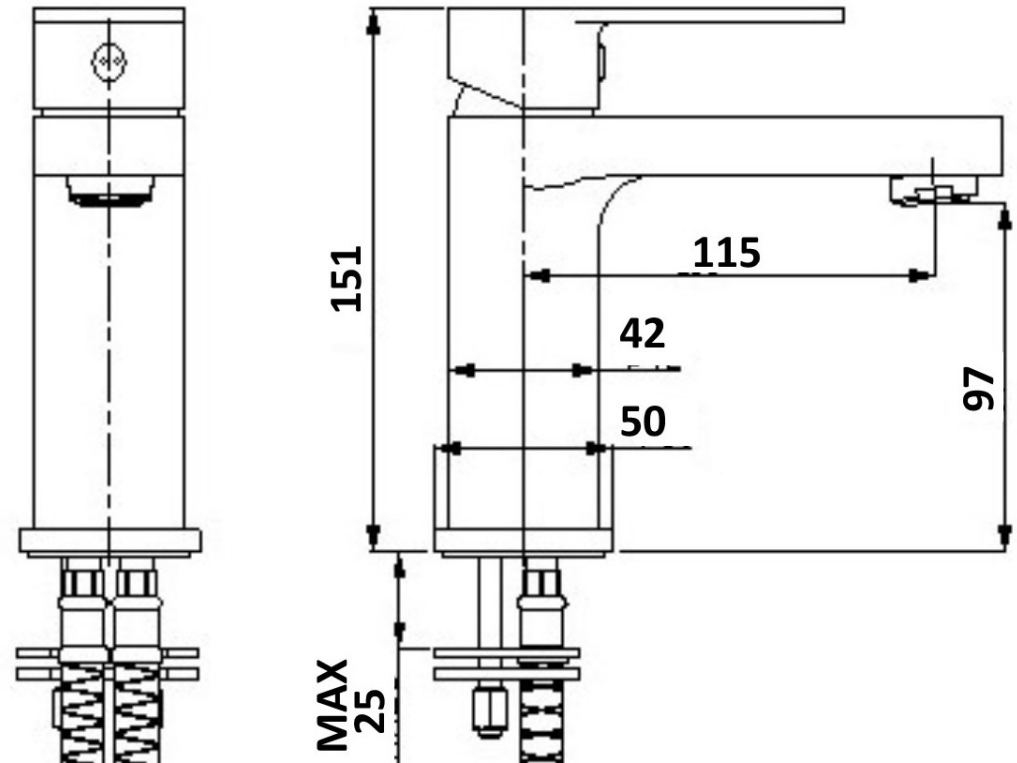

## KIATO BASIN MIXER WHITE/CHROME 10313

- Contemporary new design
- Available in chrome & 3 additional finishes
- 15 year conditional warranty
- Wels Rating 5 Star 6 LPM
- WELS Registration T32317
- Maximum operating pressure 500kpa
- Minimum operating pressure 150kpa
- Maximum water temperature 80 degrees
- Must be installed by a licensed plumber
- Isolation stops must be installed inline before flex connectors