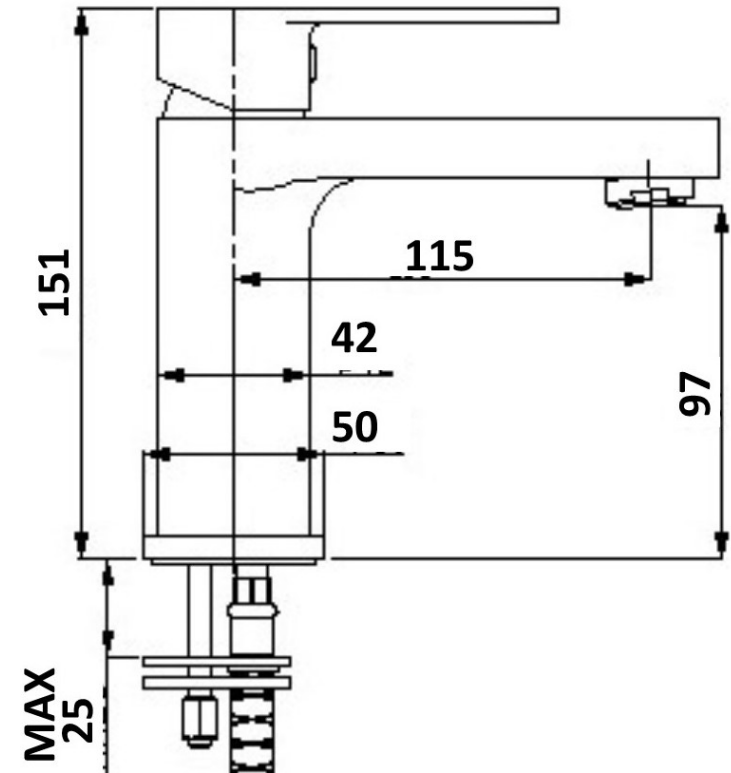

Millennium

Mixers • Showers • Accessories

KIATO BASIN MIXER BLACK 10311

- Contemporary new design
- Available in chrome & 3 additional finishes
- 15 year conditional warranty
- Wels Rating 5 Star 6 LPM
- WELS Registration T32317 (V)
- Maximum operating pressure 500kpa
- Minimum operating pressure 150kpa
- Maximum water temperature 80 degrees
- Must be installed by a licensed plumber
- Isolation stops must be installed inline before flex connectors