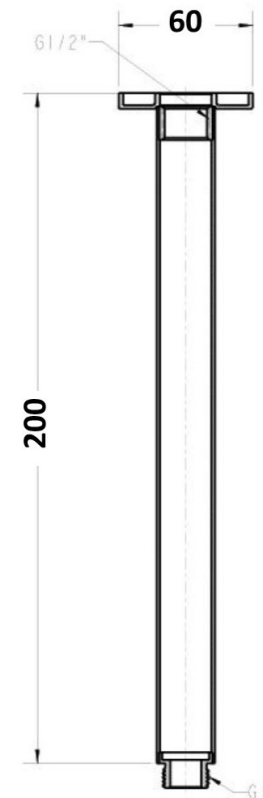

## KIATO CEILING DROPPER 200MM CHROME 10211

- Contemporary new design
- Available in chrome
- 15 years replacement warranty
- Maximum operating pressure 500kpa
- Minimum operating pressure 150kpa
- Maximum water temperature 80 degrees
- Must be installed by a licensed plumber