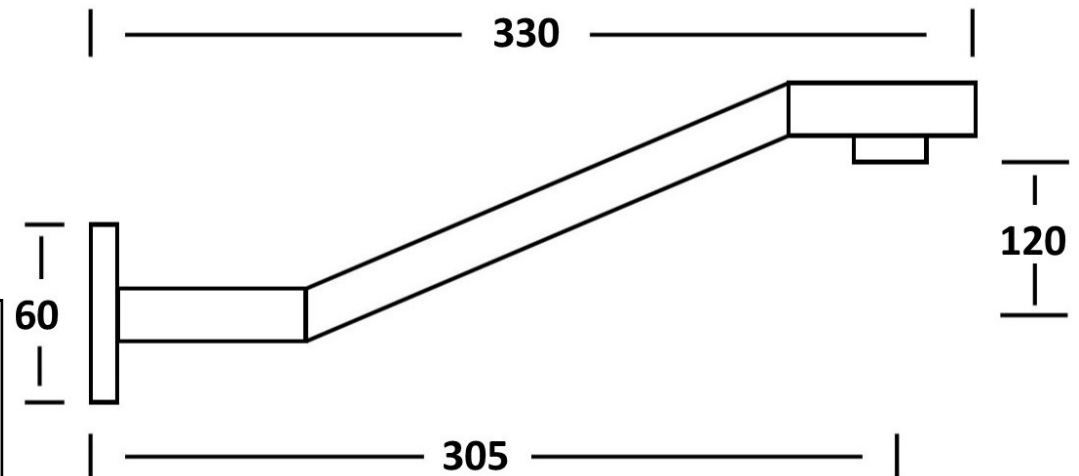

## ONRA RAISED WALL ARM CHROME 10207

- Contemporary new design
- Available in chrome
- 15 years replacement warranty
- Maximum operating pressure 500kpa
- Minimum operating pressure 150kpa
- Maximum water temperature 80 degrees
- Must be installed by a licensed plumber