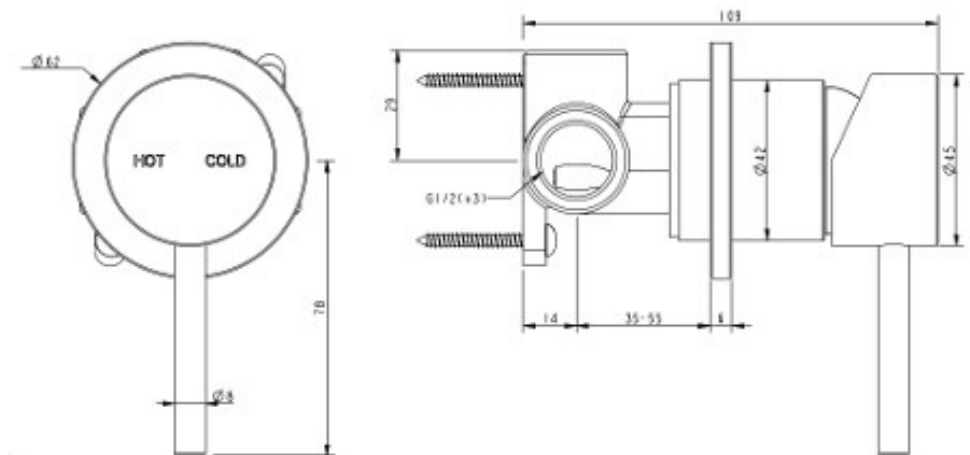

Millennium

Mixers • Showers • Accessories • Baths • Basins

CIOSO SHOWER MIXER PIN DOWN CHROME 10151PD

- Contemporary new design
- Available in chrome, black & brushed nickel
- 15 year warranty
- Maximum operating pressure 500kpa
- Minimum operating pressure 150kpa
- Maximum water temperature 80 degrees
- Must be installed by a licensed plumber