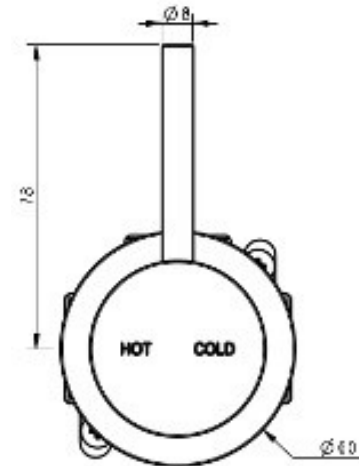

Millennium

Mixers • Showers • Accessories

CIOSO SHOWER MIXER CHROME 10151

- Contemporary new design
- Available in chrome & black
- Maximum operating pressure 500kpa
- Minimum operating pressure 150kpa
- Maximum water temperature 80 degrees
- Must be installed by a licensed plumber
- Isolation stops must be installed inline before flex connectors