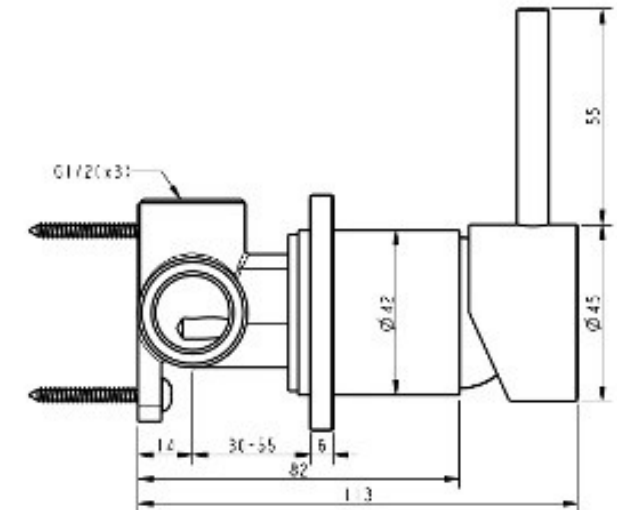

Millennium

Mixers • Showers • Accessories

CIOSO SHOWER MIXER CHROME 10151

- Contemporary new design
- Available in chrome & black
- Maximum operating pressure 500kpa
- Minimum operating pressure 150kpa
- Maximum water temperature 80 degrees
- Must be installed by a licensed plumber
- Isolation stops must be installed inline before flex connectors