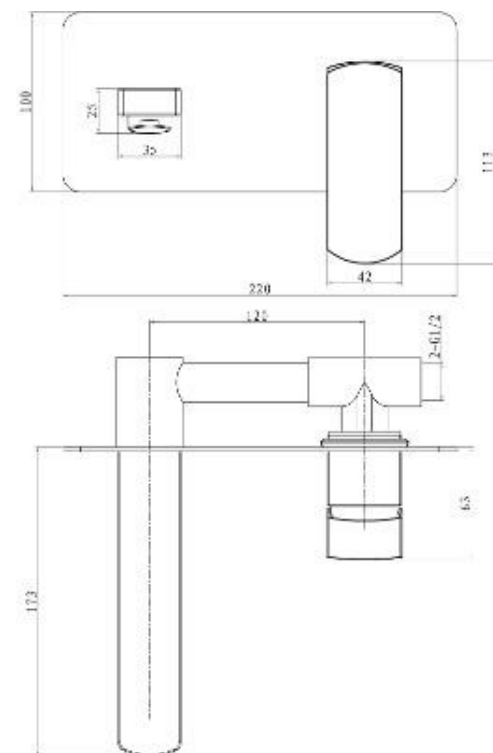

KONTI WALL MOUNTED BASIN MIXER CHROME 10147

- Contemporary new design
- Available in chrome
- 15 year conditional warranty
- Wels Rating 5 Star 5 LPM
- WELS Registration # T32185
- Maximum operating pressure 500kpa
- Minimum operating pressure 150kpa
- Maximum water temperature 80 degrees
- Must be installed by a licensed plumber