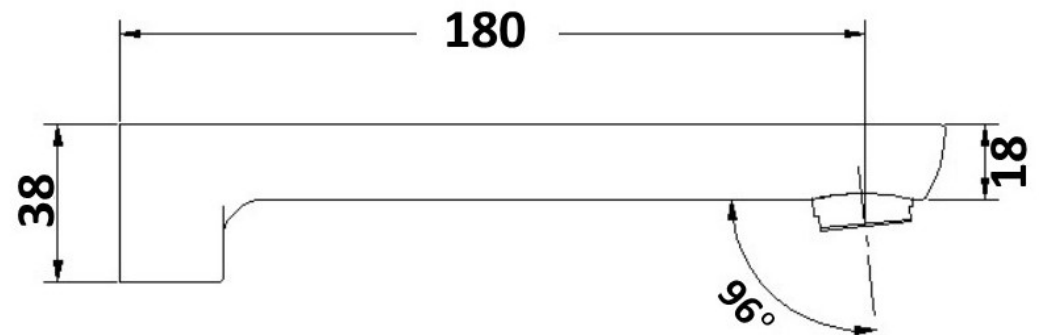

Millennium

Mixers • Showers • Accesories • Baths • Basins

KONTI BATH SPOUT 180MM

CHROME 10145

- Contemporary new design
- 15 Year replacement warranty
- Available in chrome
- Maximum operating pressure 500kpa
- Minimum operating pressure 150kpa
- Maximum water temperature 80 degrees
- Must be installed by a licensed plumber