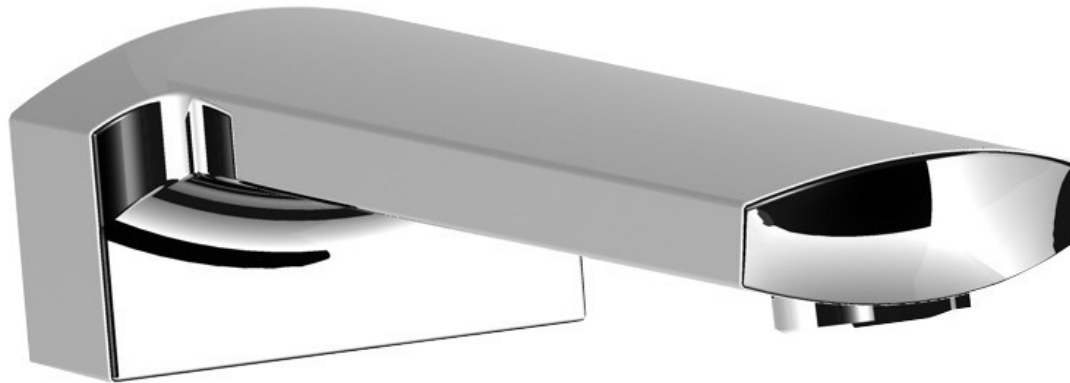

Millennium

Mixers • Showers • Accesories • Baths • Basins

KONTI BATH SPOUT 180MM

CHROME 10145

- Contemporary new design
- 15 Year replacement warranty
- Available in chrome
- Maximum operating pressure 500kpa
- Minimum operating pressure 150kpa
- Maximum water temperature 80 degrees
- Must be installed by a licensed plumber