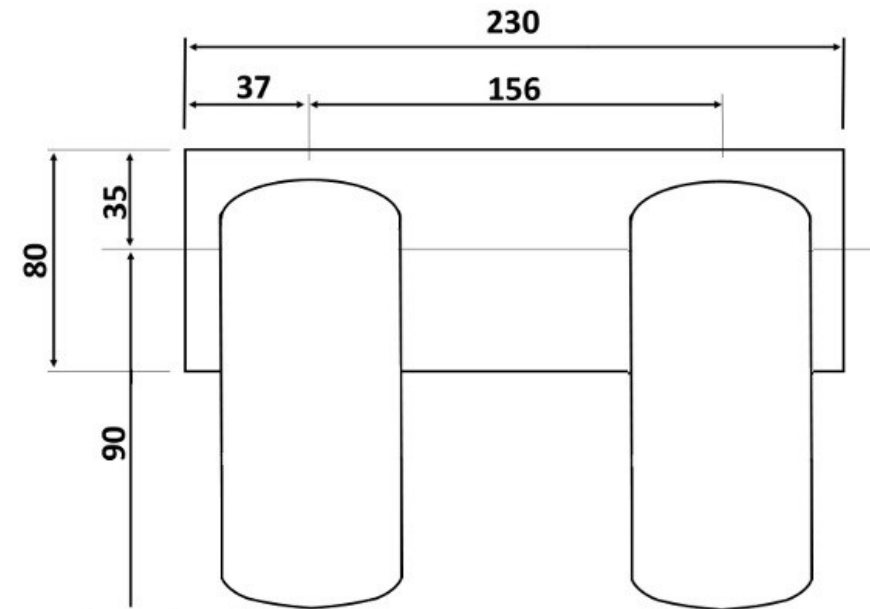

KONTI DUAL SHOWER MIXER CHROME 10143D

- Contemporary new design
- Available in contemporary finishes
- Maximum operating pressure 500kpa
- Minimum operating pressure 150kpa
- Maximum water temperature 80 degrees
- Must be installed by a licensed plumber