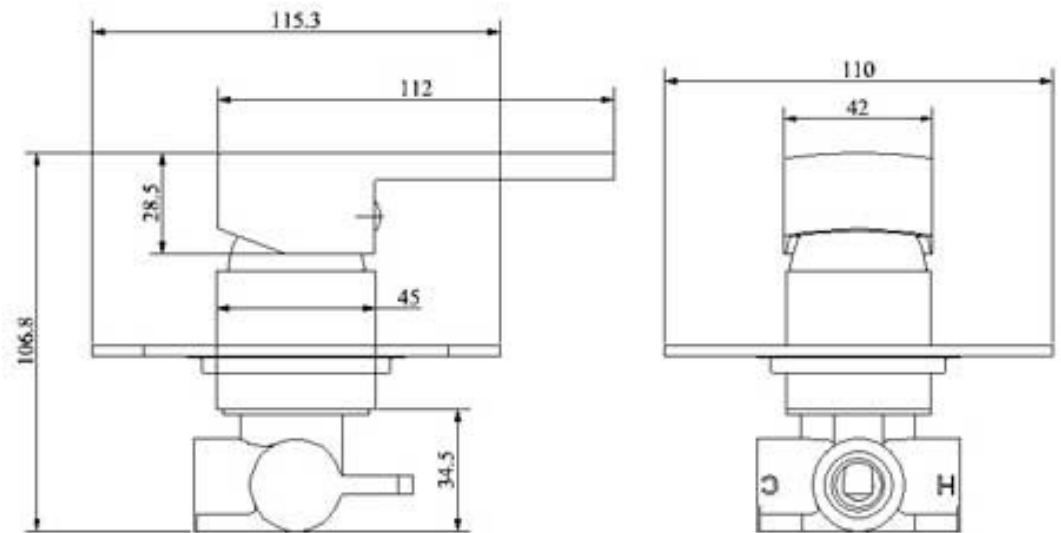

Millennium

Mixers • Showers • Accessories

KONTI SHOWER MIXER CHROME 10143

- Contemporary new design
- Available in chrome
- 15 year conditional warranty
- Maximum operating pressure 500kpa
- Minimum operating pressure 150kpa
- Maximum water temperature 80 degrees
- Must be installed by a licensed plumber