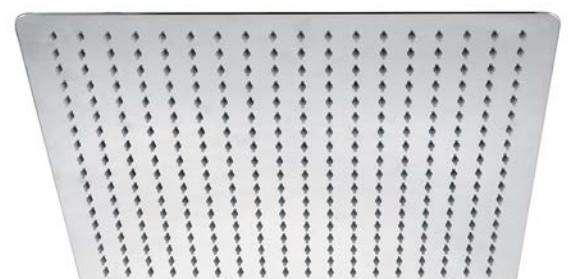

square overhead shower 400mm

10507
WELS REG. S12375
3 STAR 9 LPM
ALSO AVAILABLE IN 250mm & 300mm