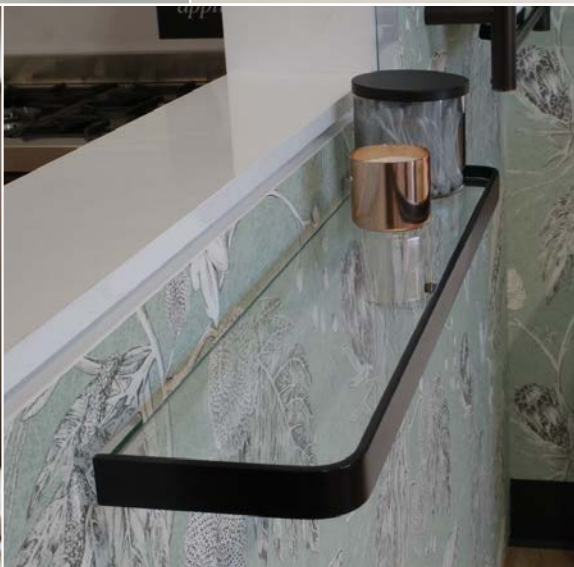

Celine free standing bath 1700mm white

Akemi free standing bath 1500 & 1700mm black

LB1018B15 & LB1018B17

Akemi free standing bath 1500mm & 1700mm white

LB1018W15 & LB1018W17

Warranty Statement:

Our Goods come with guarantees that cannot be excluded under Australian Consumer Law (ACL). You are entitled to a replacement or refund for a major failure and for compensation for any reasonably foreseeable loss or damage. You are also entitled to have the Goods repaired or replaced if the Goods fail to be of acceptable quality and a failure does not amount to a major failure.