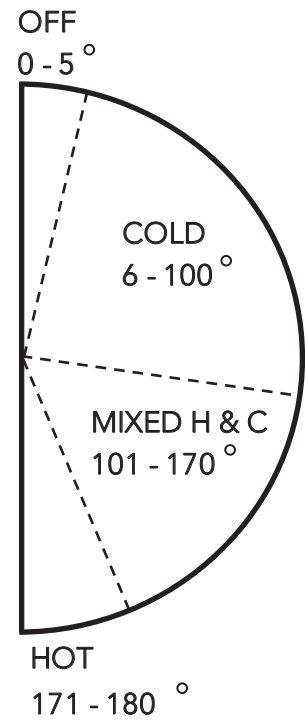

MILLENNIUM HALF TURN PROGRESSIVE CARTRIDGE
WATER TEMPERATURE MIX DRAWING

Introducing Millennium's progressive mixer technology. Minimalist styling along with smooth and easy functionality reflect today's modern trends. Unlike traditional mixers, with the Millennium progressive mixer there is no need to pull out and turn the mixer handle to operate it. Simply turn the mixer handle clockwise to the water temperature that you desire.

Available in three styles.
Available in: Chrome | Matte Black |
Brushed Nickel | Modern Brass | Gun Metal