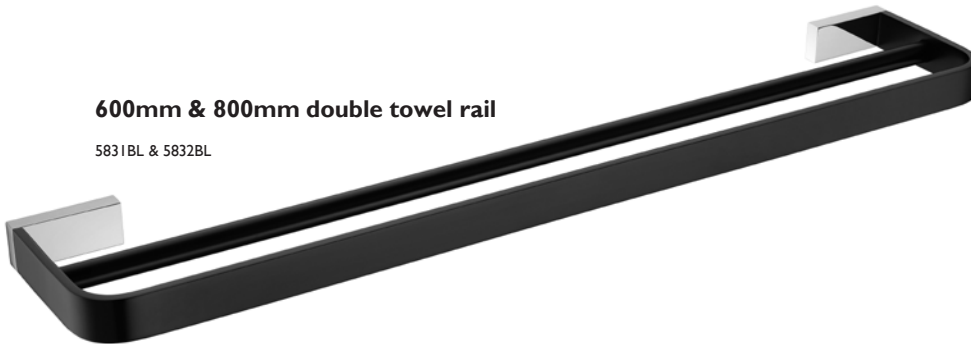

9901

300mm towel bar

5835

600mm glass shelf

5837

Constructed from solid brass, Inis bathroom accessories are quality pieces of bathroom furniture. Inis accessories feature simple clean lines and soft delicate curves. Inis accessories offer great versatility and will complement most mixers and tapware.

Available in: **Chrome | Black & Chrome | Brushed Nickel**

600mm & 800mm single towel rail

5833 & 5834

wall mounted toilet brush

9903

600mm & 800mm double towel rail

5831BL & 5832BL

toothbrush tumbler

9902

600mm towel rack

5830

Inis Solid Brass Bathroom Shelf range

5902BL INIS 300mm SHELF & TWIN TOILET ROLL HOLDER

5901 INIS 300mm SHELF

5903 INIS 300mm SLOTTED SHELF & TOWEL BAR

5904 INIS 400mm SLOTTED SHELF