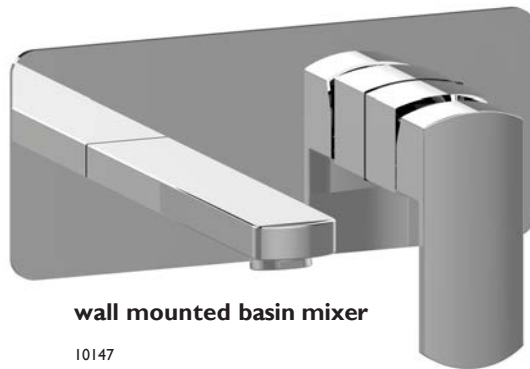

wall mounted basin mixer

10147
WELS REG. T38414
5 STAR 5 LPM