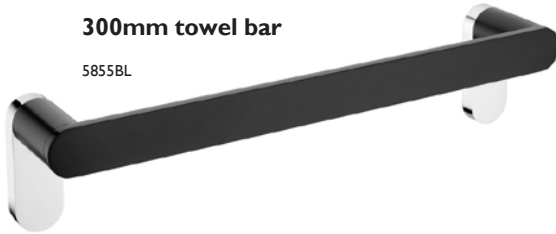

9902

600mm towel rack

5830

Inis Solid Brass Bathroom Shelf range

5902BL INIS 300mm SHELF & TWIN TOILET ROLL HOLDER

5901 INIS 300mm SHELF

5903 INIS 300mm SLOTTED SHELF & TOWEL BAR

5904 INIS 400mm SLOTTED SHELF

6840 FINESA CORNER SHOWER BASKET CP

6841 FINESA WALL SHOWER BASKET CP

Finesa Shower Baskets

6840BL FINESA CORNER SHOWER BASKET MATTE BLACK

6841BL FINESA WALL SHOWER BASKET MATTE BLACK

toilet roll holder

5856BL

robe hook

5862

brass soap dish

5858BL

300mm towel bar

5855BL

600mm glass shelf

5859