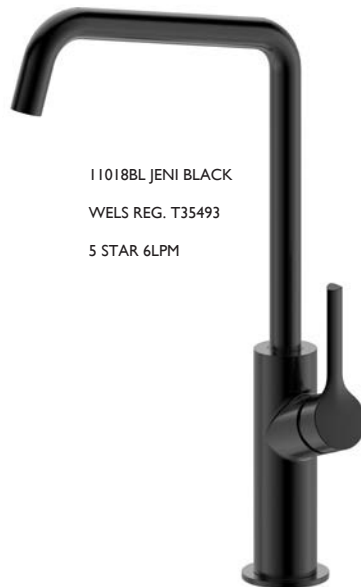

11018BL JENI BLACK
WELS REG. T35493
5 STAR 6LPM